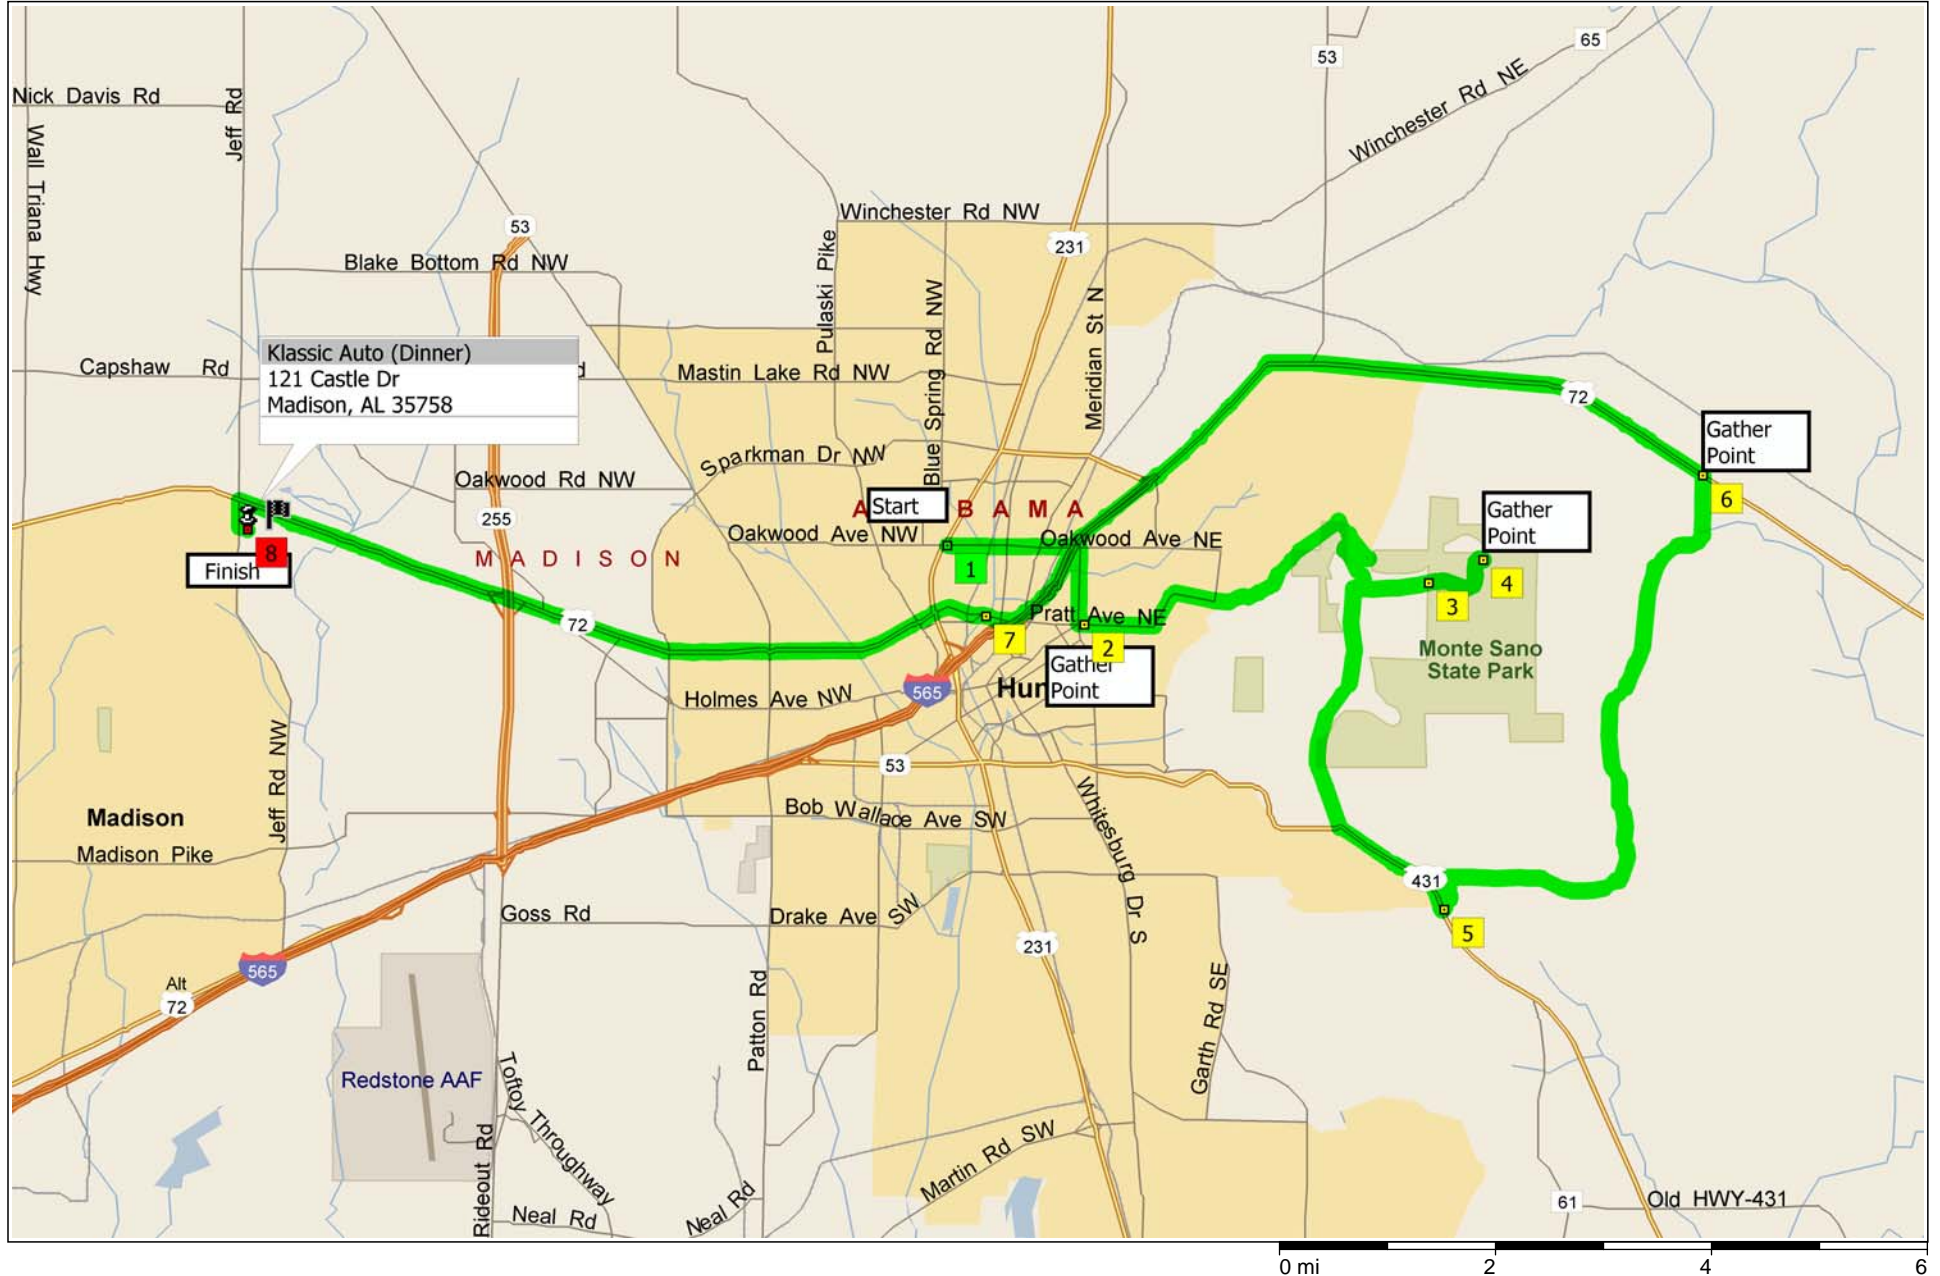

# Eurobrit Drive

34.3 miles; 1 hour, 8 minutes

6:30 PM 0.0 mi **1** Depart 1481 Oakwood Ave NW, Huntsville, AL 35811 on Oakwood Ave (NW) (East) for 0.8 mi

6:31 PM 0.8 mi Keep STRAIGHT onto Oakwood Ave (NW) [Oakwood Ave] for 174 yds

6:32 PM 0.9 mi Road name changes to Oakwood Ave (NE) for 0.4 mi

6:34 PM 1.2 mi Turn RIGHT (South) onto Andrew Jackson Way NE for 0.7 mi

6:36 PM 2.0 mi Turn LEFT (East) onto Pratt Ave NE [Pratt Ave] for 98 yds

6:36 PM 2.0 mi **2** At near Darwin Downs, stay on Pratt Ave NE [Pratt Ave] (East) for 0.6 mi

6:37 PM 2.6 mi Keep STRAIGHT onto Pratt Ave (NE) for 98 yds

6:38 PM 2.7 mi Turn LEFT (North) onto Bankhead Pkwy [Bankhead Pkwy NE] for 0.7 mi

6:48 PM 6.6 mi **3** At near Mountain Heights, stay on Nolen Ave SE (East) for 0.4 mi

6:50 PM 7.1 mi Bear LEFT (North) onto Bankhead Pkwy NE for 0.3 mi

6:51 PM 7.3 mi Turn RIGHT (East) onto Monte Sano State Park for 87 yds